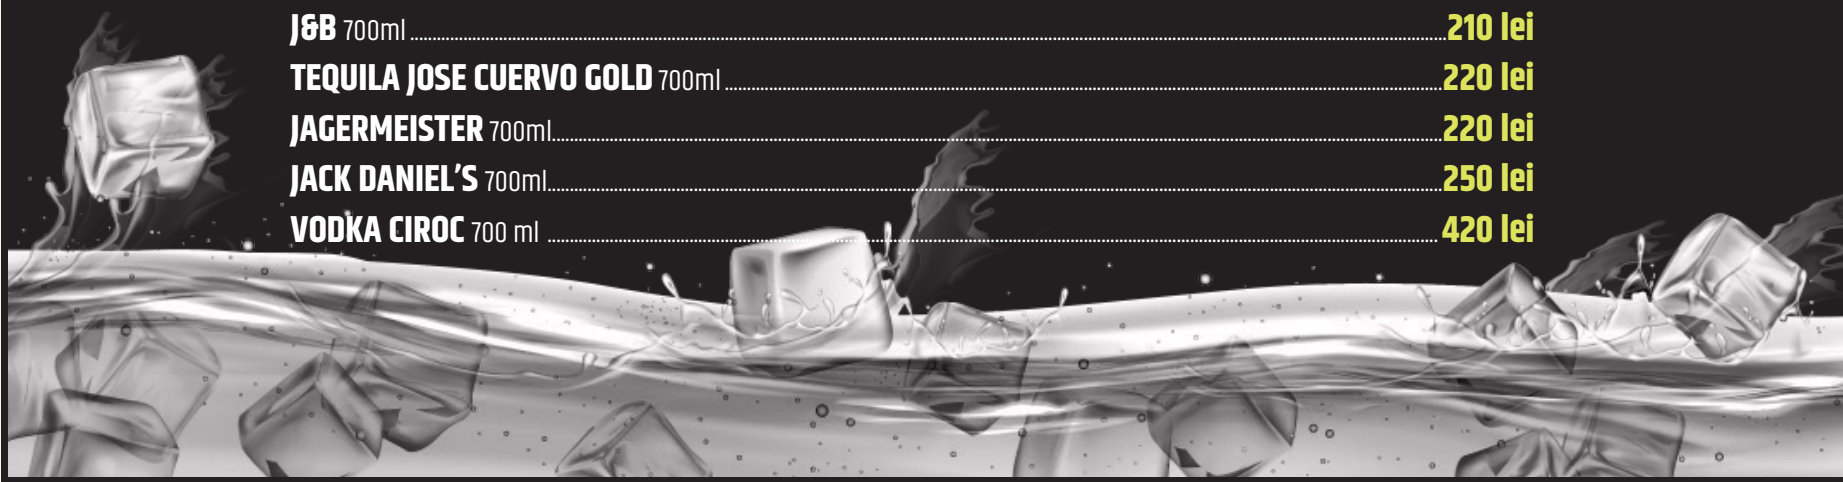

VODKA 40ml

TAZOVSKY	16 lei	FINLANDIA	16 lei	CIROC 40 ML	29 lei
SKYY	16 lei	SMIRNOFF RED	16 lei	GREY GOOSE	25 lei
		ABSOLUT	16 lei		

ROM 40ml

CAPTAIN MORGAN SPICED GOLD 35%	16 lei	PAMPERO ANIVERSARIO 40%	21 lei
CAPTAIN MORGAN WHITE 35%	16 lei	ZACAPA 23YO 40%	43 lei
CAPTAIN MORGAN BLACK 40%	16 lei	BRUGAL RUM 1888 38%	29 lei

GIN 40ml

GORDON'S 40%	16 lei	BULLDOG 40%	23 lei
BICKENS PINK 40%	19 lei	HENDRICK'S 41.4%	29 lei

SPECIAL OFFERS + 2 Burn Energy SPECIAL OFFER + 1 Litru PFANNER LA ALEGERE

SKYY VODKA 700ml	210 lei
GREY GOOSE 700ml	390 lei
ROM CAPTAIN MORGAN 700ml	210 lei
J&B 700ml	210 lei
TEQUILA JOSE CUERVO GOLD 700ml	220 lei
JAGERMEISTER 700ml	220 lei
JACK DANIEL'S 700ml	250 lei
VODKA CIROC 700 ml	420 lei